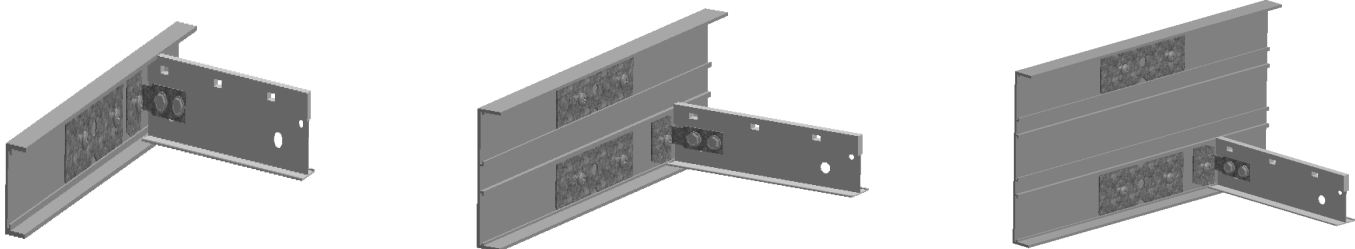

Custom Architectural Designs

1700 Maple Avenue SW, Rome, GA 30161 | customarchitecturaldesigns.com

UNPARALLELED DESIGN. UNMATCHED QUALITY.