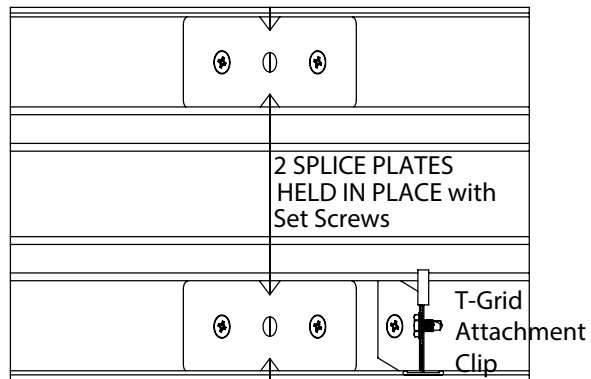

Custom Architectural Designs

1700 Maple Avenue SW, Rome, GA 30161 | customarchitecturaldesigns.com

UNPARALLELED DESIGN. UNMATCHED QUALITY.