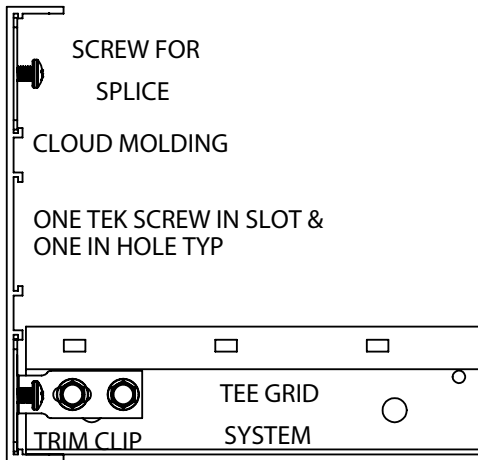

Custom Architectural Designs

1700 Maple Avenue SW, Rome, GA 30161 | customarchitecturaldesigns.com

UNPARALLELED DESIGN. UNMATCHED QUALITY.